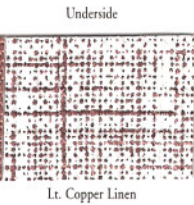

Awning Fabric

Webblon® Coast Line PLUS®

CP2796 Terra Cotta
857896

Linen-Backs:

(Solid topside with Linen print underside)

CP2858 Metallic Copper
857158

Lt. Copper Linen

CP2856 Metallic Silver
857156

Silver Linen

CP2811 Glade Green
857111

Jade Linen

CP2815 Burgundy
857115

Lilac Linen

CP2812 Deep Sea Blue
857112

Mist Blue Linen

Complements:

(Solid topside with complementing solid color underside)

CP2750 Cork Brown
857250

Underside

Sand

CP2751 Glade Green
857251

White

CP2752 Rust
857252

Ivory

South Beach Collection:

CP2747 Navy Blue
857247

CP2749 Bone
857249

CP2740 Dawn
857240

CP2717 Gull Gray
857217

- Width: 62"/1.57 meters
- Water Proof
- Mildew Resistant
- Flame Resistant - CSFM Reg. Title 19, NFPA-701 ASTM E84-81A Flame Spread Rating Class A (15)
- Rain Kleen® Top Surface Treatment
- Available in Solids, Stripes, Continental Stripes, Continental Shady Stripes, Linen Backed Solids, Complement Solids and Spectrum Collection Lining prints
- 5 Year Manufacturer's Limited Warranty