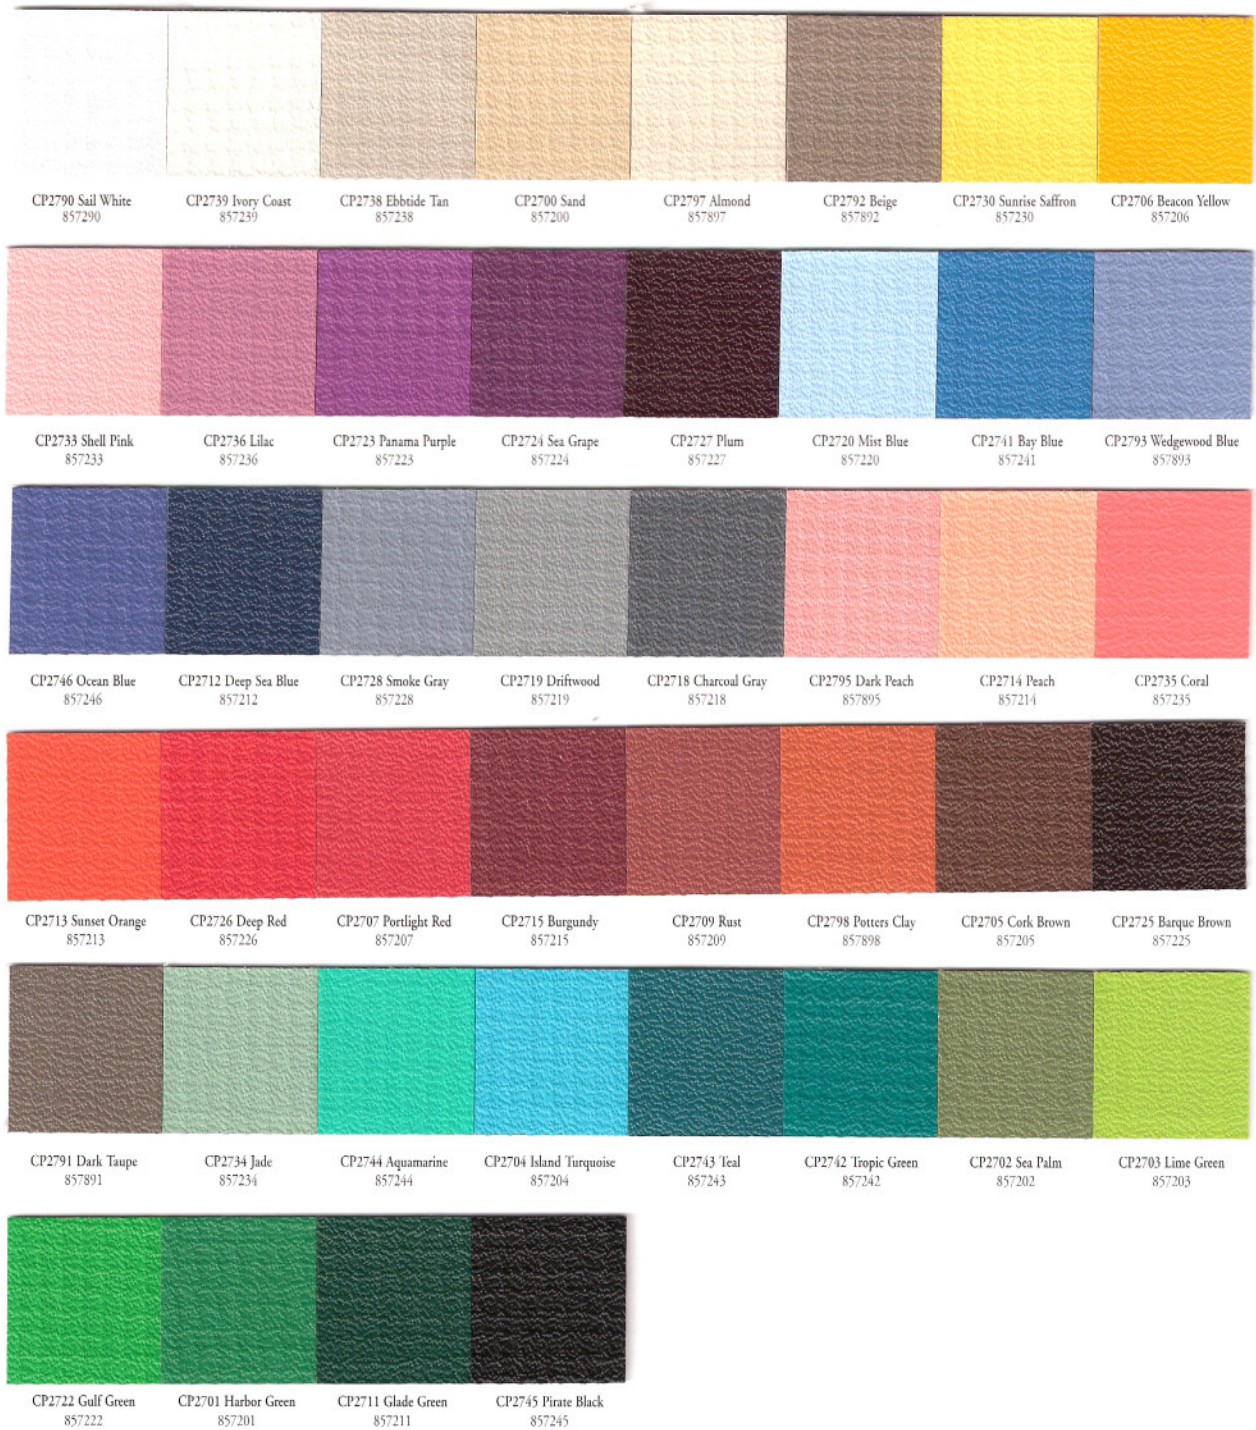

Awning Fabric

Webblon® Coast Line PLUS®

CP2796 Terra Cotta
857896

Linen-Backs:

(Solid topside with Linen print underside)

CP2858 Metallic Copper
857158

Lt. Copper Linen

CP2856 Metallic Silver
857156

Silver Linen

CP2811 Glade Green
857111

Jade Linen

CP2815 Burgundy
857115

Lilac Linen

CP2812 Deep Sea Blue
857112

Mist Blue Linen

Complements:

(Solid topside with complementing solid color underside)

CP2750 Cork Brown
857250

Underside

Sand

CP2751 Glade Green
857251

White

CP2752 Rust
857252

Ivory

South Beach Collection:

CP2747 Navy Blue
857247

CP2749 Bone
857249

CP2740 Dawn
857240

CP2717 Gull Gray
857217

- Width: 62"/1.57 meters
- Water Proof
- Mildew Resistant
- Flame Resistant - CSFM Reg. Title 19, NFPA-701 ASTM E84-81A Flame Spread Rating Class A (15)
- Rain Kleen® Top Surface Treatment
- Available in Solids, Stripes, Continental Stripes, Continental Shady Stripes, Linen Backed Solids, Complement Solids and Spectrum Collection Lining prints
- 5 Year Manufacturer's Limited Warranty