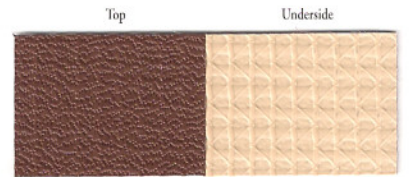

Awning Fabric

Webblon® Coast Line PLUS®

CP2796 Terra Cotta
857896

Linen-Backs:

(Solid topside with Linen print underside)

CP2858 Metallic Copper
857158

Lt. Copper Linen

CP2856 Metallic Silver
857156

Silver Linen

CP2811 Glade Green
857111

Jade Linen

CP2815 Burgundy
857115

Lilac Linen

CP2812 Deep Sea Blue
857112

Mist Blue Linen

Complements:

(Solid topside with complementing solid color underside)

CP2750 Cork Brown
857250

Underside

Sand

CP2751 Glade Green
857251

White

CP2752 Rust
857252

Ivory

South Beach Collection:

CP2747 Navy Blue
857247

CP2749 Bone
857249

CP2740 Dawn
857240

CP2717 Gull Gray
857217

- Width: 62"/1.57 meters
- Water Proof
- Mildew Resistant
- Flame Resistant - CSFM Reg. Title 19, NFPA-701 ASTM E84-81A Flame Spread Rating Class A (15)
- Rain Kleen® Top Surface Treatment
- Available in Solids, Stripes, Continental Stripes, Continental Shady Stripes, Linen Backed Solids, Complement Solids and Spectrum Collection Lining prints
- 5 Year Manufacturer's Limited Warranty